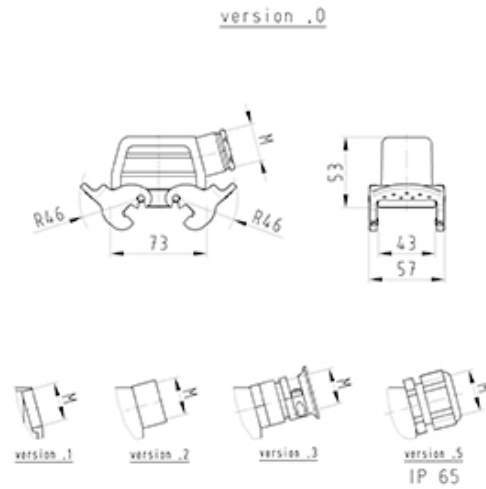

Datasheet

Item No. 70.355.1035.1

Hood BAS GOT GD 10 M20 50 A1

revos BASIC 500V size 10 hood with threaded collar M20, lateral cable entry, with locking levers, double locking lever

Item No.	70.355.1035.1
EAN	4015573606111
order unit	1 Piece(s)

Approvals

Technical data
General

ArticlePrice	udp_no_price
Nominal voltage	500
Housing material	Aluminium
Colour	Grey
Surface	With powder coating
Degree of protection (IP)	Other
UV resistant	Yes
Inflammability class of insulation material acc. with UL94	Other
Operating temperature range min.	-40 °C
Operating temperature range max.	120 °C

Model

DIN-size	10
Model	male
Locking mechanism	Double locking levers
Cable entry	Sideways
Type of cable	Thread
With cable screw gland	No
Thread size M	20
Hinged lid	No
EMC-version	No

Drawings